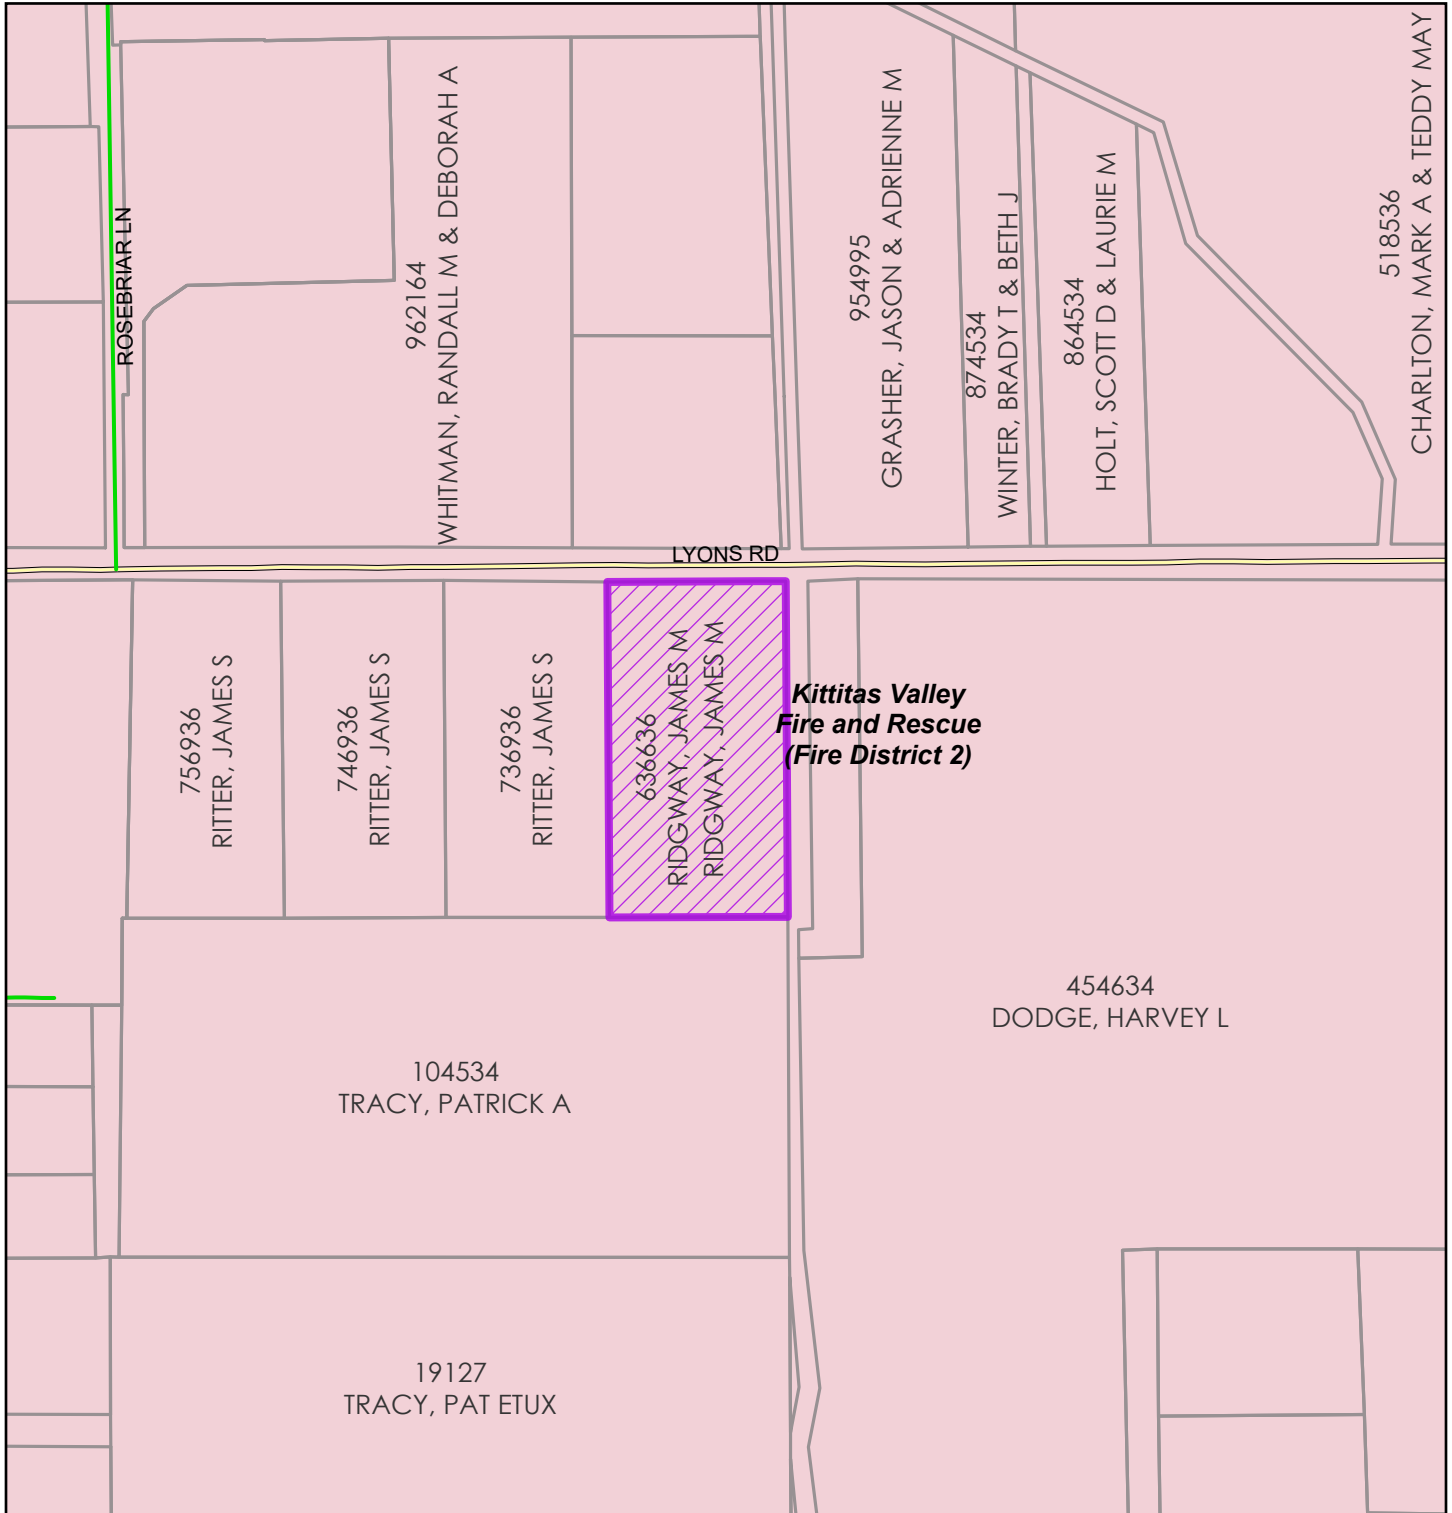

SP-26-00005 Ridgway

**Kittitas Valley
Fire and Rescue
(Fire District 2)**

Fire District

2026

Coordinate System: NAD 1983 StatePlane Washington South FIPS 4602 Feet